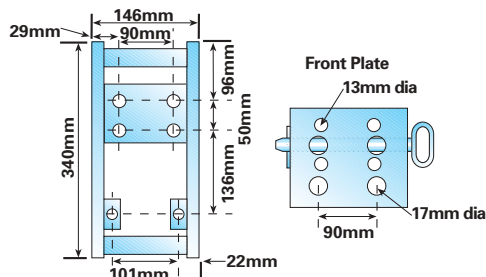

Towball Drop Plates.

52mm (2") drop plate zinc plated

MP230

77mm (3") drop plate zinc plated

MP231

102mm (4") drop plate zinc plated

MP232

102mm (4") drop plate 6 hole zinc plated

MP233

Fully adjustable height coupling mounting for tow ball or standard ball and pin coupling fully zinc plated Max capacity 3500kgs

MP483

Spare pin

MP4831

Towball Spacer Blocks.

12mm (1/2") tow ball spacer