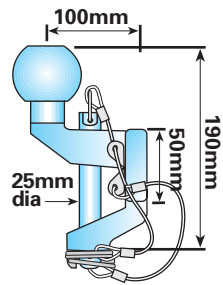

MP485

MP4851

**50mm ball and pin hitch
zinc plated
E.U. approved
D value 20Kn
S value 350Kg
Spare 25mm pin, cable, tag &
clip assembly for MP82**

MP82

MP494

**50mm ball and pin hitch
zinc plated
max load ball: 3,500Kg
pin: 5,500Kg**