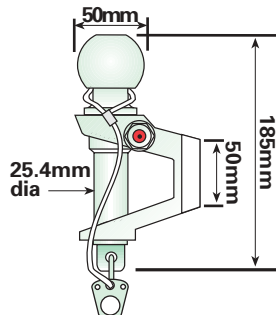

MP486

Spare ball and pin

MP4865

**50mm combined ball and pin
black finish
max load: 3,000Kg**

MP484

**50mm combined ball and pin
zinc plated
E.U. approved
D value 17Kn
S value 200Kg
Spare ball and pin
with cable and clip**

MP485

MP4851

**50mm ball and pin hitch
zinc plated
E.U. approved
D value 20Kn
S value 350Kg
Spare 25mm pin, cable, tag &
clip assembly for MP82**

MP82

MP494

**50mm ball and pin hitch
zinc plated
max load ball: 3,500Kg
pin: 5,500Kg**