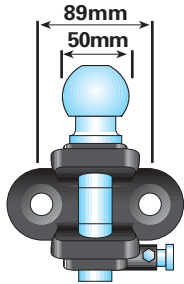

VEHICLE TOWING EQUIPMENT

Code No.

Ball and Pin Couplings.

**50mm combined ball and pin
blue finish
max gross trailer weight: 1,500Kg**

MP481

**50mm combined ball and pin
black finish
E.U. approved
D value 17Kn
S value 250Kg**