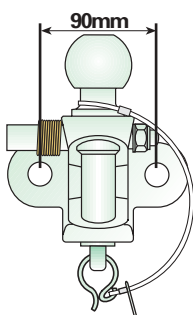

**50mm combined ball and pin
zinc plated
E.U. approved
D value 17Kn
S value 200Kg
Spare ball and pin
with cable and clip**

MP485

MP4851