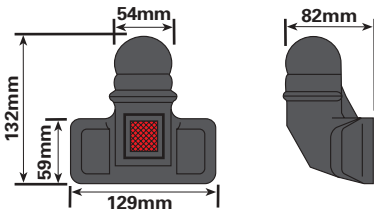

Bulk
Packed
Code No.

Towball Covers

Black PVC tow ball Boot cover to fit 50mm standard tow ball

MP39

MP39B

Black PVC tow ball Boot with reflector to fit 50mm standard tow ball

MP139

MP139B