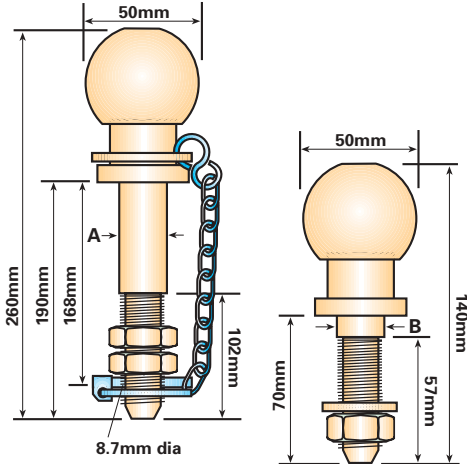

VEHICLE TOWING EQUIPMENT

Display
Packed
Code No.

Bulk
Packed
Code No.

Towballs.

E.U. approved 50mm tow balls

D Value = 17Kn S Value = 205kg

Long reach version

D Value = 17Kn S Value = 205kg

MP500

MP500B

-

MP5001B

Long Series 50mm threaded tow ball zinc plated with nut and washer, c/w safety chain pin and locking nuts

Length x dia A

190mm x 22mm SHANK

max load 1250Kg

190mm x 25.4mm SHANK

max load 2000Kg

Short Series 50mm threaded tow ball zinc plated c/w nut & washer

Length x dia B

70mm x 19mm SHANK

max load 500Kg

70mm x 22mm SHANK

max load 1250Kg

-

Single towstep

-

MP345

**Display packed
in pairs**

**Bulk packed
single**

**High tensile nuts bolts and
shakeproof washers**
Thread Size x Length

M16 x 45mm