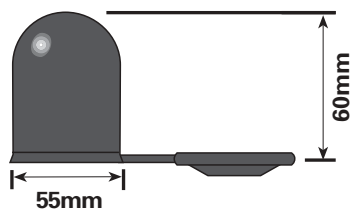

Flexible rubber tow ball cover with retaining ring to fit 50mm towball

MP38

MP38B