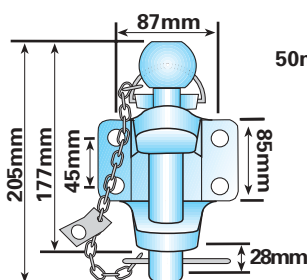

MP485

MP4851

**50mm ball and pin hitch
zinc plated
E.U. approved
D value 20Kn
S value 350Kg
Spare 25mm pin, cable, tag &
clip assembly for MP82**

MP82

MP494

**50mm ball and pin hitch
zinc plated
max load ball: 3,500Kg
pin: 5,500Kg**