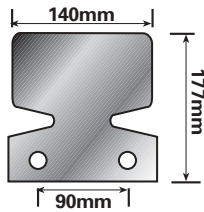

**Bumper protector
stainless steel finish**

MP4645

MP4645B