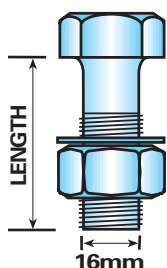

-

Single towstep

-

MP345

**Display packed
in pairs**

**Bulk packed
single**

**High tensile nuts bolts and
shakeproof washers**
Thread Size x Length

M16 x 45mm