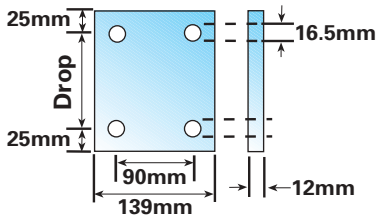

190mm x 25.4mm SHANK

max load 2000Kg

Short Series 50mm threaded tow ball zinc plated c/w nut & washer

Length x dia B

70mm x 19mm SHANK

max load 500Kg

70mm x 22mm SHANK

max load 1250Kg

70mm x 25.4mm SHANK

max load 2000Kg

**Code No.
Bulk Packed**

MP44322

MP44325

MP48119

MP48122

MP48125

Towball Drop Plates.

52mm (2") drop plate zinc plated

MP230

77mm (3") drop plate zinc plated

MP231

102mm (4") drop plate zinc plated

MP232

102mm (4") drop plate 6 hole zinc plated