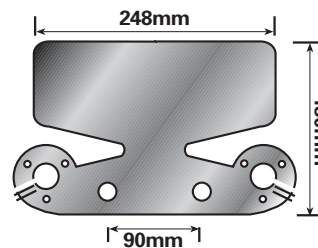

**Large bumper
protector
stainless steel finish**

MP4435

MP4435B