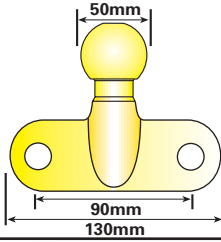

VEHICLE TOWING EQUIPMENT

Display
Packed
Code No.

Bulk
Packed
Code No.

Towballs.

E.U. approved 50mm tow balls

D Value = 17Kn S Value = 205kg

Long reach version

D Value = 17Kn S Value = 205kg

MP500

MP500B

-

MP5001B

Long Series 50mm threaded tow ball zinc plated with nut and washer, c/w safety chain pin and locking nuts

Length x dia A

190mm x 22mm SHANK

max load 1250Kg

190mm x 25.4mm SHANK

max load 2000Kg

Short Series 50mm threaded tow ball zinc plated c/w nut & washer

Length x dia B

70mm x 19mm SHANK

max load 500Kg

70mm x 22mm SHANK

max load 1250Kg