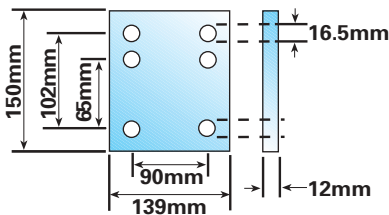

Towball Drop Plates.

52mm (2") drop plate zinc plated

MP230

77mm (3") drop plate zinc plated

MP231

102mm (4") drop plate zinc plated

MP232

102mm (4") drop plate 6 hole zinc plated