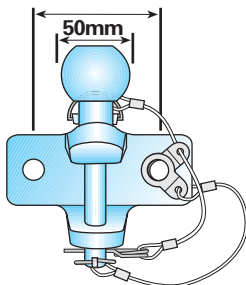

MP485

MP4851

**50mm ball and pin hitch
zinc plated
E.U. approved
D value 20Kn
S value 350Kg
Spare 25mm pin, cable, tag &
clip assembly for MP82**

MP82

MP494

**50mm ball and pin hitch
zinc plated
max load ball: 3,500Kg
pin: 5,500Kg**