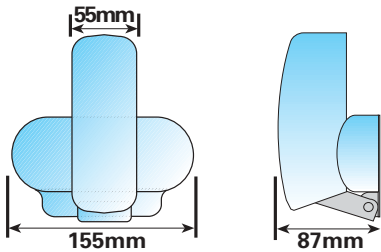

Bulk
Packed
Code No.

Towball Covers

Black PVC tow ball Boot cover to fit 50mm standard tow ball

MP39

MP39B

Black PVC tow ball Boot with reflector to fit 50mm standard tow ball

MP139

MP139B