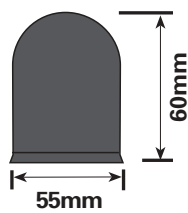

"Flipper" 50mm towball cover in chromed finish

MP238

MP238B

Aluminium cover to fit 50mm towball

MP239

MP239B

Black plastic cover to fit 50mm towball

MP244

MP244B

Chromed plastic cover to fit 50mm towball

MP130

MP130B

Flexible rubber tow ball cover with retaining ring to fit 50mm towball

MP38

MP38B