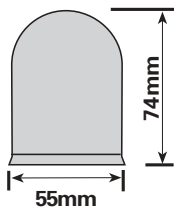

Bulk
Packed
Code No.

Towball Covers

Black PVC tow ball Boot cover to fit 50mm standard tow ball

MP39

MP39B

Black PVC tow ball Boot with reflector to fit 50mm standard tow ball

MP139

MP139B

"Flipper" 50mm towball cover in chromed finish

MP238

MP238B

Aluminium cover to fit 50mm towball

MP239

MP239B

Black plastic cover to fit 50mm towball

MP244