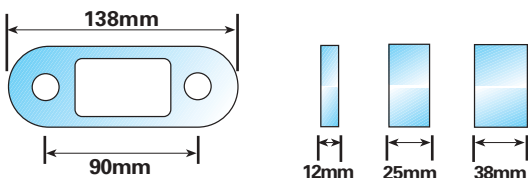

Towball Drop Plates.

52mm (2") drop plate zinc plated

MP230

77mm (3") drop plate zinc plated

MP231

102mm (4") drop plate zinc plated

MP232

102mm (4") drop plate 6 hole zinc plated

MP233

Fully adjustable height coupling mounting for tow ball or standard ball and pin coupling fully zinc plated Max capacity 3500kgs

MP483

Spare pin

MP4831

Towball Spacer Blocks.

12mm (1/2") tow ball spacer