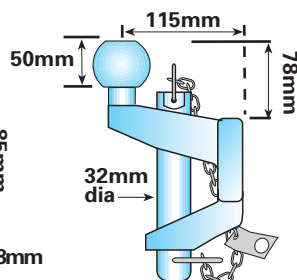

MP485

MP4851

**50mm ball and pin hitch
zinc plated
E.U. approved
D value 20Kn
S value 350Kg
Spare 25mm pin, cable, tag &
clip assembly for MP82**

MP82

MP494

**50mm ball and pin hitch
zinc plated
max load ball: 3,500Kg
pin: 5,500Kg**