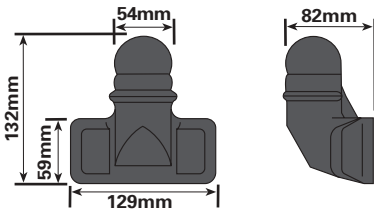

VEHICLE TOWING EQUIPMENT

Display
Packed
Code No.

Bulk
Packed
Code No.

Towball Covers

Black PVC tow ball Boot cover to fit 50mm standard tow ball

MP39

MP39B