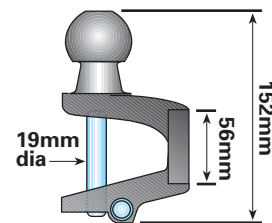

**50mm combined ball and pin
black finish
max load: 3,000Kg**

MP484