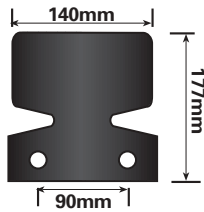

Display
Packed
Code No.

Bulk
Packed
Code No.

**Bumper protector
black finish**

MP464

MP464B