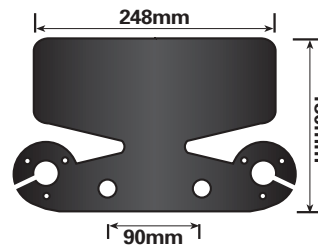

**Large bumper
protector
black finish**

MP4431

MP443