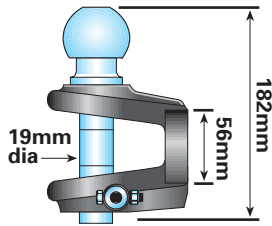

VEHICLE TOWING EQUIPMENT

Code No.

Ball and Pin Couplings.

**50mm combined ball and pin
blue finish
max gross trailer weight: 1,500Kg**

MP481

**50mm combined ball and pin
black finish
E.U. approved
D value 17Kn
S value 250Kg**

MP485

MP4851

**50mm ball and pin hitch
zinc plated
E.U. approved
D value 20Kn
S value 350Kg
Spare 25mm pin, cable, tag &
clip assembly for MP82**

MP82

MP494

**50mm ball and pin hitch
zinc plated
max load ball: 3,500Kg
pin: 5,500Kg**