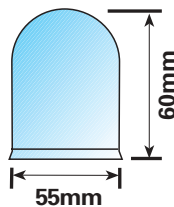

Chromed plastic cover to fit 50mm towball

MP130

MP130B