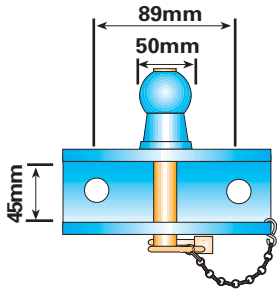

VEHICLE TOWING EQUIPMENT

Code No.

Ball and Pin Couplings.

**50mm combined ball and pin
blue finish
max gross trailer weight: 1,500Kg**

MP481