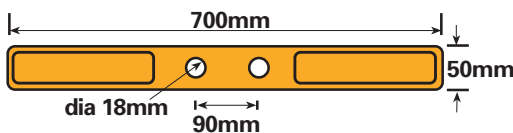

Double towstep

MP346

-

Single towstep

-

MP345