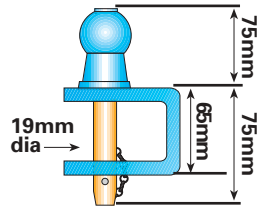

VEHICLE TOWING EQUIPMENT

Code No.

Ball and Pin Couplings.

**50mm combined ball and pin
blue finish
max gross trailer weight: 1,500Kg**

MP481