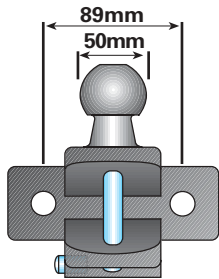

**50mm combined ball and pin
black finish
max load: 3,000Kg**

MP484