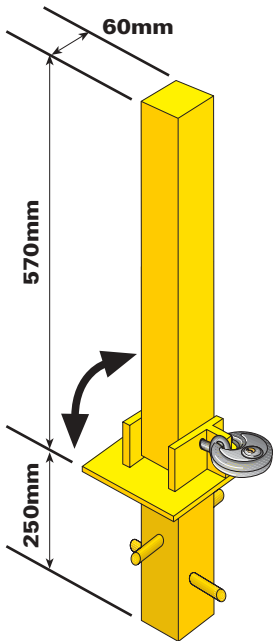

TRAILER AND CARAVAN SECURITY

Code No.

Fold Down Security Post MP9739