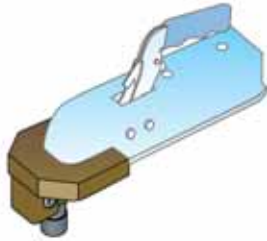

MP2K53

Strong and secure wheel clamp with padlock protection plate and 3 keys

**Easy to assemble and adjust for wheels & tyres 135-255 12"-17"
Display Packed**

MP908

TRAILER AND CARAVAN SECURITY

Code No.

New type coupling lock suitable for most pressed steel couplings with high security brass cylinder lock and 3 keys