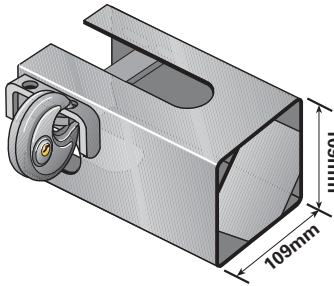

New type coupling lock suitable for most pressed steel couplings with high security brass cylinder lock and 3 keys

MP9952

Coupling Safe Trailer Coupling Lock complete with padlock and 2 keys. Fully zinc plated

Deluxe Coupling Safe As above but with high visibility PVC Cover for high profile deterrent and extra weather protection Display packed

**Coupling Safe MP89B
Deluxe Coupling Safe MP89
Spare PVC Cover MP89C
Spare Padlock with 2 Keys MP89L**