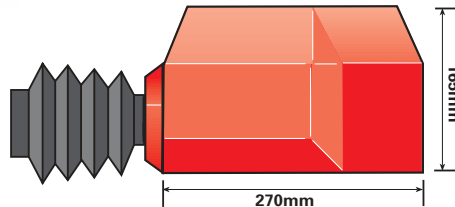

New type coupling lock suitable for most pressed steel couplings with high security brass cylinder lock and 3 keys

MP9952

Coupling Safe Trailer Coupling Lock complete with padlock and 2 keys. Fully zinc plated

Deluxe Coupling Safe As above but with high visibility PVC Cover for high profile deterrent and extra weather protection Display packed

**Coupling Safe MP89B
Deluxe Coupling Safe MP89
Spare PVC Cover MP89C
Spare Padlock with 2 Keys MP89L**