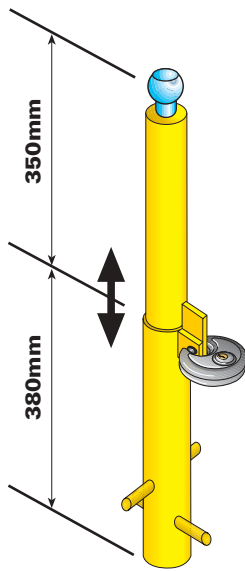

Removable Trailer Hitch Post MP9735