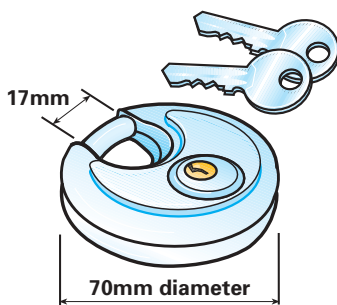

Display Packed Bulk Packed

Hardened steel closed shackle padlock with 2 keys

MP89L MP89LB