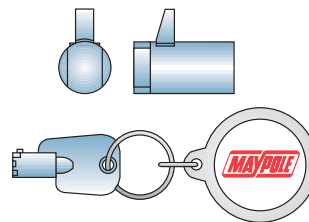

THATCHAM tested 12mm x 1.5 bolts suitable for many caravans and heavy trailers

MP7651

MP7655

MP7661

MP7662

Lock and key suitable for MP80/MP81 coupling

Display Packed Code No.

MP478

Bulk Packed Code No.

MP478B

High security integral lock, two keys, key ring and key registration documentation. Suitable for MP444, 445, and MP201CA (Display packed) MP201L

50mm tow ball lock fixes into coupling head to prevent trailer being stolen. Suitable for most types of couplings

MP279

Universal trailer hitch lock suitable for most 50mm pressed steel and cast couplings. Supplied with 2 keys. (Display packed) MP953

5mm diameter steel cable with 2 crimped loops. Yellow pvc coated for added visibility and corrosion prevention.