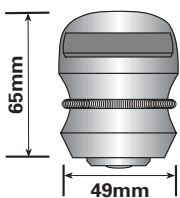

3/8 UNF nuts suitable for most UK built light trailers including all Caddy trailers

10mm x 1.25 nuts suitable for most Continental light trailers including Erde & Daxara to 148

12mm x 1.5 bolts suitable for many caravans and heavy trailers

Bulk Packed Code No.

MP478B

High security integral lock, two keys, key ring and key registration documentation. Suitable for MP444, 445, and MP201CA (Display packed) MP201L

50mm tow ball lock fixes into coupling head to prevent trailer being stolen. Suitable for most types of couplings

**1.8m cable
3.0m cable**

(with padlock)

**MP618
MP619**

(without padlock)

**MP616B
MP617B**

Convex driveway mirror 300mm diameter

MP8325 (Display packed)