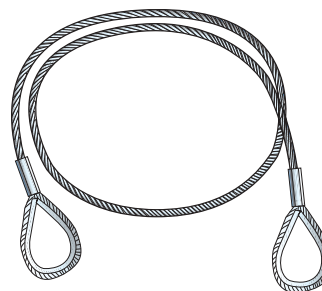

TRAILER AND CARAVAN SECURITY

Code No.

Fold Down Security Post MP9739

Removable Trailer Hitch Post MP9735

Removable Security Post MP9731

Fold Down Security Post MP9739

Removable Trailer Hitch Post MP9735

Removable Security Post MP9731

Display Packed Bulk Packed

Hardened steel closed shackle padlock with 2 keys

MP89L MP89LB

Display Packed Bulk Packed

**1metre x 5mm Steel Security Cable
2 x 15mm eyes**

MP4989 MP4989B

**Universal wheel clamp with 3 keys
Display packed**

MP2K53

Strong and secure wheel clamp with padlock protection plate and 3 keys

**Easy to assemble and adjust for wheels & tyres 135-255 12"-17"
Display Packed**

MP908

TRAILER AND CARAVAN SECURITY

Code No.

New type coupling lock suitable for most pressed steel couplings with high security brass cylinder lock and 3 keys

MP9952

Coupling Safe Trailer Coupling Lock complete with padlock and 2 keys. Fully zinc plated

Deluxe Coupling Safe As above but with high visibility PVC Cover for high profile deterrent and extra weather protection Display packed