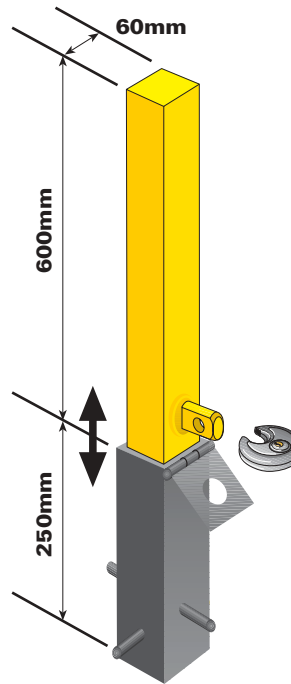

Removable Security Post MP9731

Fold Down Security Post MP9739

Removable Trailer Hitch Post MP9735

Removable Security Post MP9731