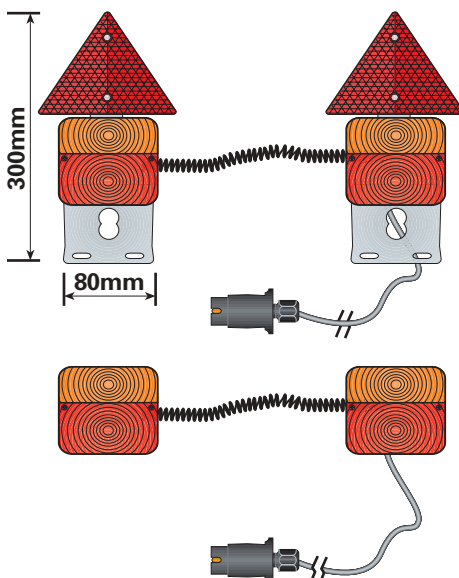

MP440

Lighting Modules as above with 1.83M (6ft) extendible cable and 6m trailer cable

MP441

Lighting Modules as above but with 3M (10ft) extendible cable and 10m trailer cable

MP442

Magnetic Lighting Units.

Magnetic lighting Units consisting of 2 x four function lamps on steel mounting plates, wired with extendible connecting cable and fitted with powerful magnets for quick and easy attachment

1.8M (6ft) units with 6M cable with triangles & number plate fixing bracket