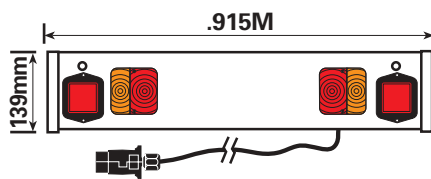

.915M (3') White Cycle Board c/w 2m 7 core cable

MP8551P

-