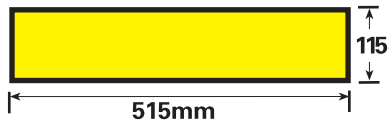

TRAILER ACCESSORIES

Signs and Digits. Not suitable for highway use

Single Bulk Packed Code No.

Yellow Self Adhesive Oblong Plate
Yellow Magnetic Plate 'Blank'

Single Bulk Packed Code No.

MP275
MP8445