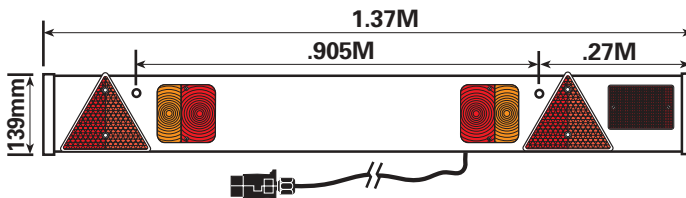

1.37M (4' 6") White Trailer Board c/w 6m 7 core cable one rear Fog Lamp and mounting holes

MP256P

MP256