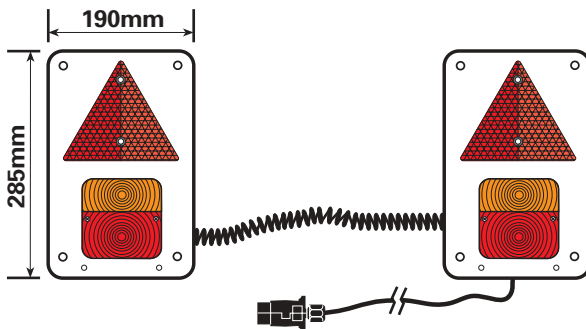

Lighting Modules, consists of 2 durable plastic modules each fitted with comb. lamp and triangle connected by a 1.83M (6ft) extendible cable, wired with 4m 7 core cable Packed in poly carrying bag

MP440

Lighting Modules as above with 1.83M (6ft) extendible cable and 6m trailer cable

MP441

Lighting Modules as above but with 3M (10ft) extendible cable and 10m trailer cable

MP442