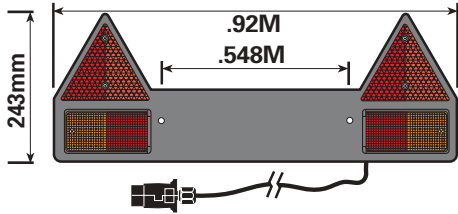

Fitted with (e) Approved Rectangular 4-Function Lamps.

.915M (3') White Trailer Board c/w 4m 7 core cable

Code No.

MP41P

Code No.

-

Deluxe .920M (3') Black Injection Moulded Trailer Board c/w 4m 7 core cable & Triangles