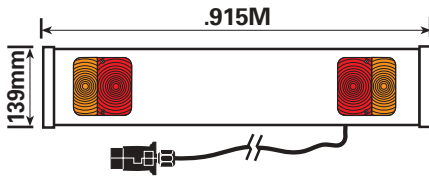

TRAILER LIGHTING BOARDS

Fitted with (e) Approved Square 4-Function Lamps.

Packed
in poly-
thene
sleeve

Packed
in plain
carton

Code No.

Code No.

.915M (3') White Trailer Board c/w 4m 7 core cable

MP251P

-