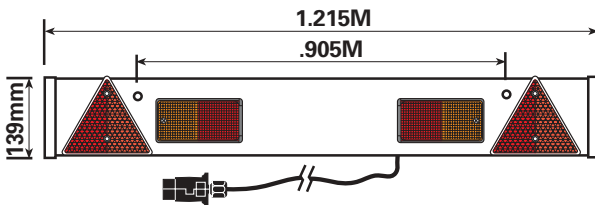

MP259

-

As above but with steel back and 5m 7core cable

MP260

-

1.215M (4') White Trailer Board c/w 5m 7 core cable and mounting holes

MP43P

-