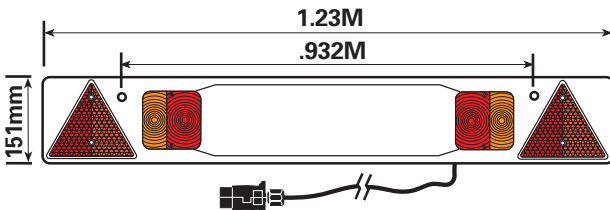

MP253P

-

1.215M (4') White Trailer Board c/w 6m 7 core cable and mounting holes

MP254P

MP254

Injection Moulded 1.23M (4') White Trailer Board c/w 5m 7 core cable and mounting holes

MP255P

-