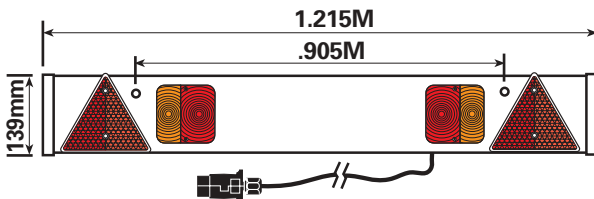

-

1.215M (4') White Trailer Board c/w 5m 7 core cable

MP252P

-

As above c/w 4m 7 core cable

MP2524M

-

1.215M (4') White Trailer Board c/w 5m 7 core cable and mounting holes