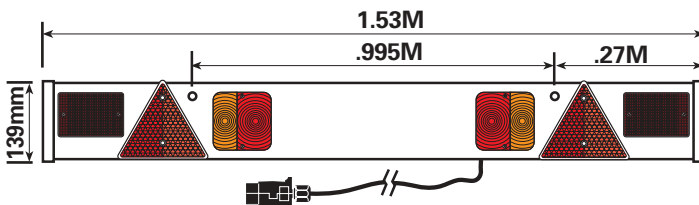

1.37M (4' 6") White Trailer Board c/w 6m 7 core cable and mounting holes

MP257P

-

1.37M (4' 6") White Trailer Board c/w 6m 7 core cable one rear Fog Lamp and mounting holes

MP256P

MP256

1.53M (5') White Trailer Board c/w 6m 7 core cable two rear Fog lamps and mounting holes