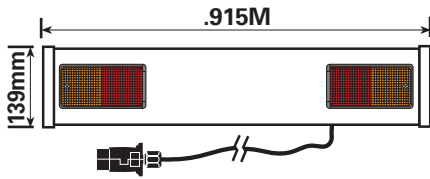

TRAILER LIGHTING BOARDS

Packed in polythene sleeve

Packed in plain carton

Fitted with (e) Approved Rectangular 4-Function Lamps.

.915M (3') White Trailer Board c/w 4m 7 core cable

Code No.

MP41P

Code No.

-