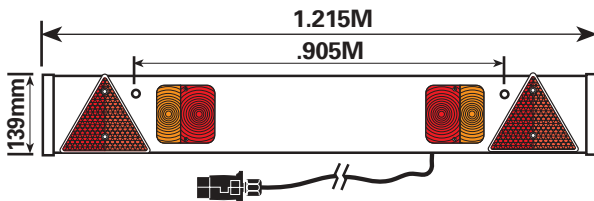

1.215M (4') White Trailer Board c/w 6m 7 core cable and mounting holes

MP254P

MP254