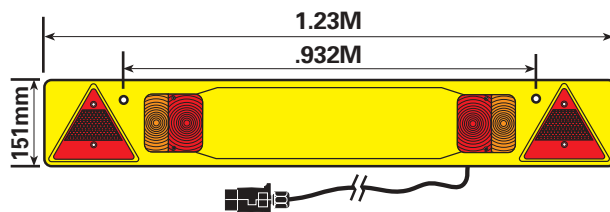

Injection Moulded 1.23M (4') Rear Cycle Carrier Lighting Set c/w 2m 7 core cable

MP855P

-