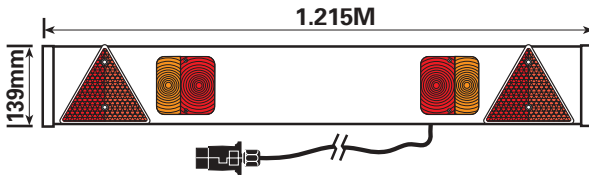

1.215M (4') White Trailer Board c/w 5m 7 core cable

MP252P

-

As above c/w 4m 7 core cable

MP2524M

-