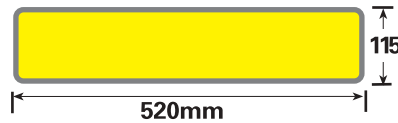

Yellow Aluminium Oblong Plate

MP342