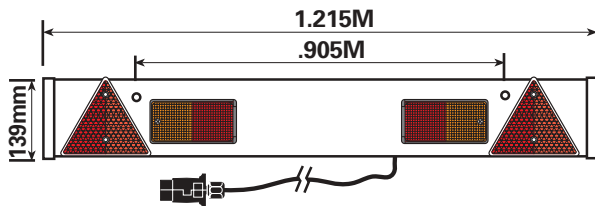

1.215M (4') White Trailer Board c/w 5m 7 core cable and mounting holes

MP43P

-