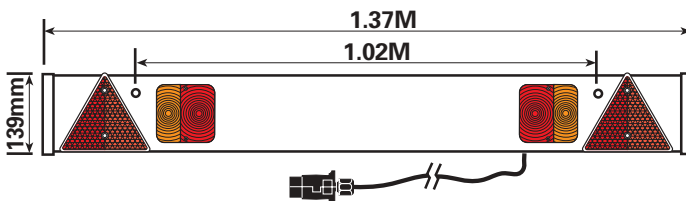

MP253P

-

1.215M (4') White Trailer Board c/w 6m 7 core cable and mounting holes

MP254P

MP254

Injection Moulded 1.23M (4') White Trailer Board c/w 5m 7 core cable and mounting holes

MP255P

-