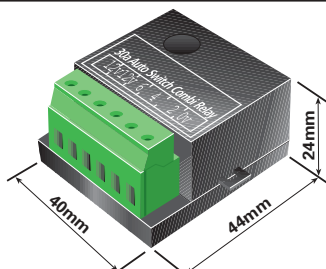

**CARAVAN AUXILIARY
BATTERY CHARGING
RELAY**

**SELF SWITCHING VOLTAGE
SENSOR RELAY CHARGES
REFRIGERATOR AND
AUXILIARY BATTERY**

Display
Packed
Code No. **MP2881** Bulk
Packed
Code No. **MP2881B**

**15A SMARTCOM
DUAL CHARGE
RELAY**

Display
Packed
Code No. **MP292** Bulk
Packed
Code No. **MP292B**

**CARAVAN
DUAL CHARGE
RELAY KIT**
With 5m of 2.5mm
power cable (green)
5m of 5A
sensor cable (blue)
0.2m of 5A
earth cable (white)
16A fuse and holder