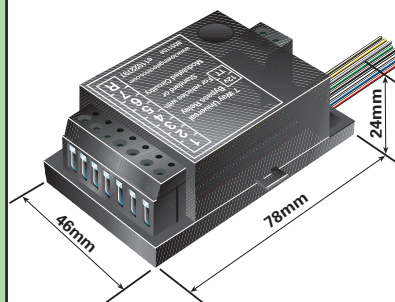

**CARAVAN AUXILIARY
BATTERY CHARGING
RELAY**

**SELF SWITCHING VOLTAGE
SENSOR RELAY CHARGES
REFRIGERATOR AND
AUXILIARY BATTERY**

Display
Packed
Code No. **MP2881** Bulk
Packed
Code No. **MP2881B**

**15A SMARTCOM
DUAL CHARGE
RELAY**

Display
Packed
Code No. **MP292** Bulk
Packed
Code No. **MP292B**

**CARAVAN
DUAL CHARGE
RELAY KIT**
With 5m of 2.5mm
power cable (green)
5m of 5A
sensor cable (blue)
0.2m of 5A
earth cable (white)
16A fuse and holder

**SELF SWITCHING VOLTAGE
SENSOR RELAY CHARGES
REFRIGERATOR AND
AUXILIARY BATTERY.**

Display
Packed
Code No. **MP2883** Bulk
Packed
Code No. **MP2883B**

**30A AUTOMATIC
DUAL CHARGE
RELAY**

Display
Packed
Code No. **MP3877** Bulk
Packed
Code No. **MP3877B**