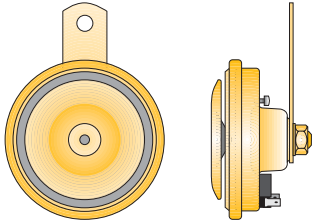

MOTORING ACCESSORIES

Display Packed Code No.

Vehicle & Hand Horns.

Hand held air horn complete with disposable gas cylinder
Display packed
2 replacement gas cylinders for MP890 Display packed

MP890

MP891

Electro-magnetic disc horn 12V Twin pole complete with fixing bracket
EMC and 'e' Approved for replacement on all vehicles
Display packed

Disc horn high tone
MP892

Disc horn low tone
MP892L

Electro-magnetic windtone horn 12V Twin pole complete with fixing bracket
EMC and 'e' Approved for replacement on all vehicles
Display packed

Windtone horn high tone
MP893