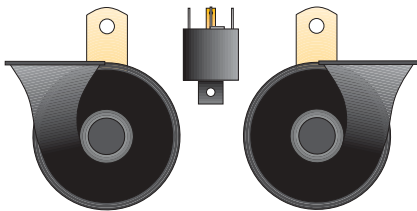

MOTORING ACCESSORIES

Display Packed Code No.

Vehicle & Hand Horns.

Hand held air horn complete with disposable gas cylinder
Display packed
2 replacement gas cylinders for MP890 Display packed

MP890

MP891

Electro-magnetic disc horn 12V Twin pole complete with fixing bracket
EMC and 'e' Approved for replacement on all vehicles
Display packed

Disc horn high tone
MP892

Disc horn low tone
MP892L

Electro-magnetic windtone horn 12V Twin pole complete with fixing bracket
EMC and 'e' Approved for replacement on all vehicles
Display packed

Windtone horn high tone
MP893

Windtone horn low tone
MP893L

High power twin electro-magnetic windtone horns
12V Double pole, complete with relay and fixing bracket
EMC and 'e' Approved for replacement on all vehicles
Display packed