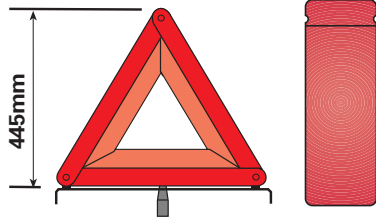

MOTERING ACCESSORIES

Code No.

Breakdown Accessories.

Code No.

Fully 'E' Approved
warning triangle

Packed in plastic
case

MP120