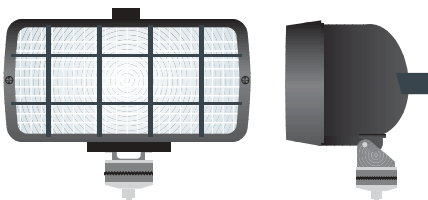

Halogen work lamp with switch supplied less bulb
MP9571
12V Halogen work lamp with switch and Bulb 1x453
MP9581
24V Halogen work lamp with switch and bulb 1x460
MP9591