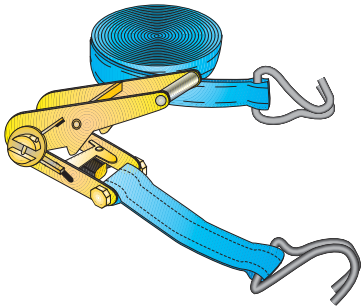

MOTORING ACCESSORIES

Code No.

Cargo and Luggage Straps.

Code No.

**5000kg 50mm
ratchet tie down
strap conforms
to BS5759**

**8m
MP61208**

**5000kg 50mm
ratchet tie down
strap conforms
to BS5759**

**10m
MP61210**