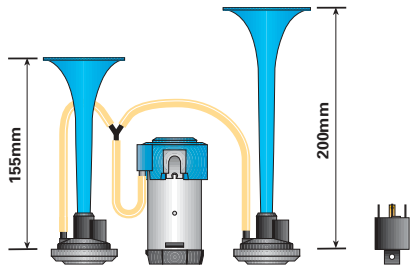

12V Twin air horns and compressor complete with air hose, relay, fixing brackets and fitting instructions
EMC and 'e' Approved for replacement on all vehicles
Display packed

MP896

Driving and Work Lamps.