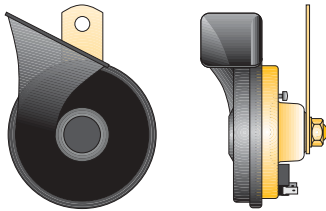

MOTORING ACCESSORIES

Display Packed Code No.

Vehicle & Hand Horns.

Hand held air horn complete with disposable gas cylinder
Display packed
2 replacement gas cylinders for MP890 Display packed

MP890

MP891

Electro-magnetic disc horn 12V Twin pole complete with fixing bracket
EMC and 'e' Approved for replacement on all vehicles
Display packed

Disc horn high tone
MP892

Disc horn low tone
MP892L

Electro-magnetic windtone horn 12V Twin pole complete with fixing bracket
EMC and 'e' Approved for replacement on all vehicles
Display packed

Windtone horn high tone
MP893