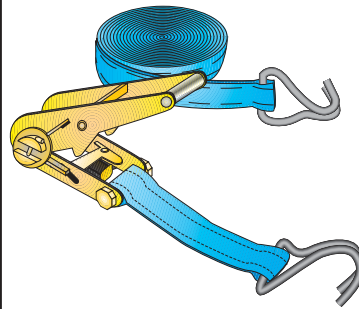

MOTORING ACCESSORIES

Code No.

Cargo and Luggage Straps.

Code No.

**5000kg 50mm
ratchet tie down
strap conforms
to BS5759**

**8m
MP61208**

**5000kg 50mm
ratchet tie down
strap conforms
to BS5759**

**10m
MP61210**