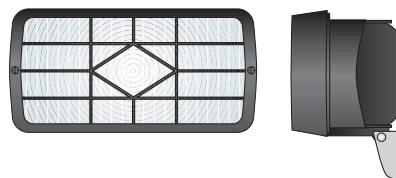

With 12V Bulbs

Square driving lamps (pair)
MP5992
Square fog lamps (pair)
MP5994