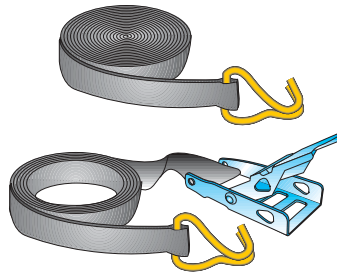

**700kg
Breaking strain
over centre
buckle with strap
45mm x 5m with
"J" hooks**

MP6075