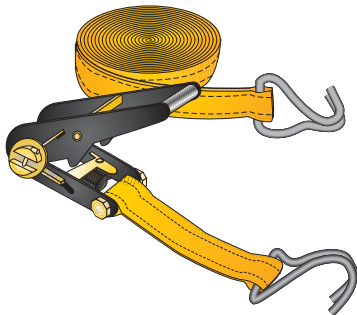

MOTORING ACCESSORIES

Code No.

Cargo and Luggage Straps.

Code No.

**5000kg 50mm
ratchet tie down
strap conforms
to BS5759**

**8m
MP61208**

**5000kg 50mm
ratchet tie down
strap conforms
to BS5759**

**10m
MP61210**