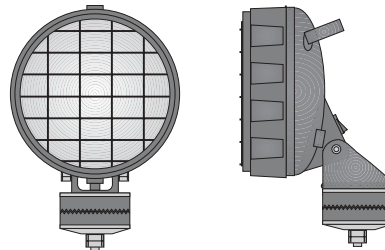

Halogen work lamp with switch supplied less bulb
MP957
12V Halogen work lamp with switch and Bulb 1x453
MP958