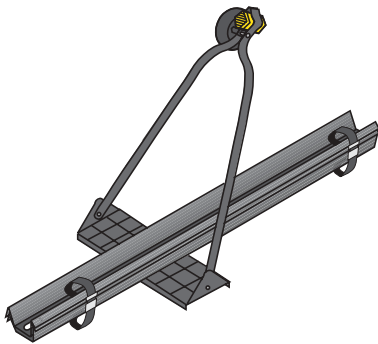

CYCLE ACCESSORIES

Vehicle Cycle Carriers.

Display Packed Code No.

Display Packed Code No.

Upright Cycle Carrier (Roof Mounted) RB1050

50mm Tow Ball Mounted Cycle Carrier Carries 2 Cycles BC2030

Tow Bar Mounted Cycle Carrier Carries up to 3 Cycles may be used whilst towing BC2040

Spare Tow Bar Mounting Plate BC2041

Fully Assembled Deluxe Rear Cycle Carrier Carries 3 Cycles Six Strap Fixing BC2090

Glass Hatchback Fixing Kit for above Cycle Carrier BC2091

Fully Assembled Deluxe High Level Rear Cycle Carrier. Carries up to 3 Cycles. Seven strap fixing BC2000

Glass Hatchback Fixing Kit for above Cycle Carrier BC2001

'Witter' Towbar Mounted Rear Cycle Carrier Carries 4 Cycles BC2060

4x4 Cycle carrier for vehicles with rear spare wheel with overhang 110mm (eg Discovery) BC2061

as above with overhang of up to 200mm (eg Shogun) BC2062

.915M (3') White Cycle Board c/w 2m 7 core cable.

Wiring Kit for use with cycle carrier lighting boards, for cars without tow bar electrics

MP8551P