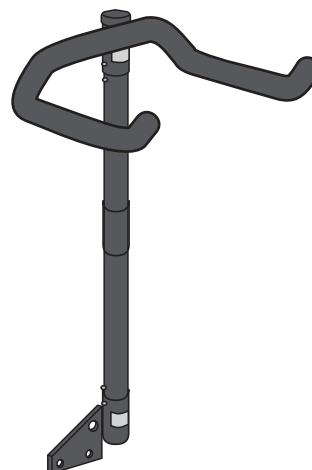

CYCLE ACCESSORIES

Vehicle Cycle Carriers.

Display Packed Code No.

Display Packed Code No.

Upright Cycle Carrier (Roof Mounted) RB1050

50mm Tow Ball Mounted Cycle Carrier Carries 2 Cycles BC2030

Tow Bar Mounted Cycle Carrier Carries up to 3 Cycles may be used whilst towing BC2040

Spare Tow Bar Mounting Plate BC2041

Fully Assembled Deluxe Rear Cycle Carrier Carries 3 Cycles Six Strap Fixing BC2090

Glass Hatchback Fixing Kit for above Cycle Carrier BC2091

Fully Assembled Deluxe High Level Rear Cycle Carrier. Carries up to 3 Cycles. Seven strap fixing BC2000

Glass Hatchback Fixing Kit for above Cycle Carrier BC2001

'Witter' Towbar Mounted Rear Cycle Carrier Carries 4 Cycles BC2060

4x4 Cycle carrier for vehicles with rear spare wheel with overhang 110mm (eg Discovery) BC2061

as above with overhang of up to 200mm (eg Shogun) BC2062

.915M (3') White Cycle Board c/w 2m 7 core cable.

Wiring Kit for use with cycle carrier lighting boards, for cars without tow bar electrics

MP8551P