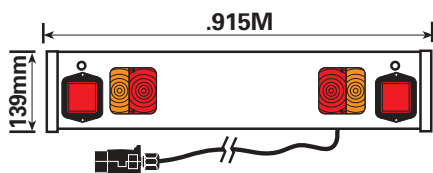

.915M (3') White Cycle Board c/w 2m 7 core cable.

Wiring Kit for use with cycle carrier lighting boards, for cars without tow bar electrics

MP8551P

MP843