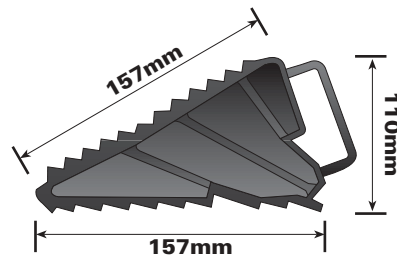

Wheel Chock
MP461 MP461B