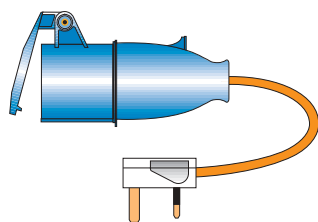

# CARAVAN EQUIPMENT

Display  
Packed  
Code No.

Bulk  
Packed  
Code No.

Display  
Packed  
Code No.

230V Site Plug

MP372 | MP372B

230V Site Connector

MP373 | MP373B

230V UK Hook up  
Adaptor  
MP374 | MP374B

230V Euro  
Hook up Adaptor  
MP371 | MP371B

230V Site Extension  
Lead 25m Long  
3 Core 2.5mm<sup>2</sup> Cable  
MP377 | -

230V Site Extension  
Lead 10m Long  
3 Core 2.5mm<sup>2</sup> Cable  
MP3771 | -

230V Caravan  
inlet socket  
with cap  
MP594 | MP594B

Fully insulated quick  
release battery  
clamps  
Red  
MP333BR  
Blue  
MP333BB

12/24v  
Single pole  
battery cut off  
switch with  
removable key  
100Amp  
continuous rate  
MP604 | MP604B  
Spare key  
- | MP604KB