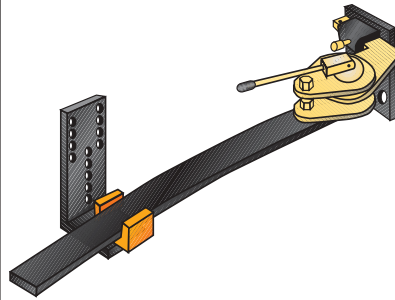

# CARAVAN EQUIPMENT

Display Packed Code No.

Bulk Packed Code No.

Display Packed Code No. **MP8351**  
 Bulk Packed Code No. **MP8351B**  
 Caravan leveller (round)

Caravan Spirit Level  
**MP835 MP835B**

Trailer or caravan noseweight indicator guage  
**MP970** -

Caravan Stabiliser  
**MP488** -  
 Replacement car plate  
 - **MP48801**  
 Swan neck stabiliser bracket  
 - **MP48802**

Caravan Jacking Pad  
**MP497** (single) -  
**MP4974** (box of 4) -

Rear 12v caravan lamp  
 5 function stop / tail / indicator / fog / reverse  
 'E' Approved  
 With bulbs  
 3x382, 1x380 (Britax 9300)  
 - **MP379**