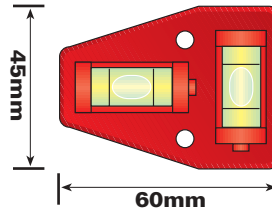

# CARAVAN EQUIPMENT

Display Packed Code No.

Bulk Packed Code No.

Display Packed Code No. **MP8351**  
 Bulk Packed Code No. **MP8351B**  
 Caravan leveller (round)

Caravan Spirit Level  
**MP835 MP835B**

Trailer or caravan noseweight indicator guage  
**MP970** -