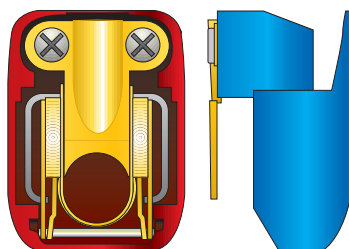

230V UK Hook up  
Adaptor  
MP374 | MP374B

230V Euro  
Hook up Adaptor  
MP371 | MP371B

230V Site Extension  
Lead 25m Long  
3 Core 2.5mm<sup>2</sup> Cable  
MP377 | -

230V Site Extension  
Lead 10m Long  
3 Core 2.5mm<sup>2</sup> Cable  
MP3771 | -

230V Caravan  
inlet socket  
with cap  
MP594 | MP594B

Fully insulated quick  
release battery  
clamps  
Red  
MP333BR  
Blue  
MP333BB

12/24v  
Single pole  
battery cut off  
switch with  
removable key  
100Amp  
continuous rate  
MP604 | MP604B  
Spare key  
- | MP604KB