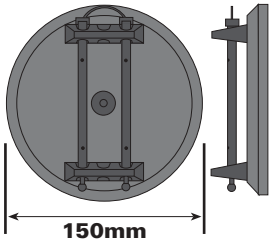

Caravan Jacking Pad
MP497 (single) -
MP4974 (box of 4) -