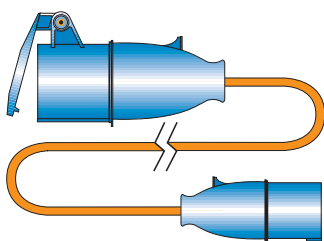

# CARAVAN EQUIPMENT

Display  
Packed  
Code No.

Bulk  
Packed  
Code No.

Display  
Packed  
Code No.

230V Site Plug

MP372 | MP372B

230V Site Connector

MP373 | MP373B

230V UK Hook up  
Adaptor  
MP374 | MP374B

230V Euro  
Hook up Adaptor  
MP371 | MP371B

230V Site Extension  
Lead 25m Long  
3 Core 2.5mm<sup>2</sup> Cable  
MP377 | -

230V Site Extension  
Lead 10m Long  
3 Core 2.5mm<sup>2</sup> Cable  
MP3771 | -

230V Caravan  
inlet socket  
with cap  
MP594 | MP594B

Fully insulated quick  
release battery  
clamps  
Red  
MP333BR  
Blue  
MP333BB

12/24v  
Single pole  
battery cut off  
switch with  
removable key  
100Amp  
continuous rate  
MP604 | MP604B  
Spare key  
- | MP604KB