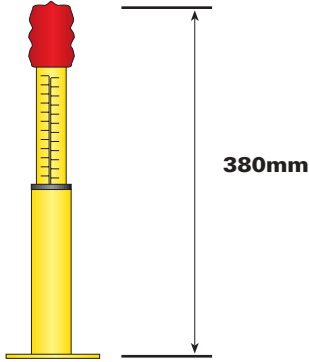

# CARAVAN EQUIPMENT

Display Packed Code No.

Bulk Packed Code No.

Display Packed Code No. **MP8351**  
 Bulk Packed Code No. **MP8351B**  
 Caravan leveller (round)

Caravan Spirit Level  
**MP835 MP835B**

Trailer or caravan noseweight indicator guage  
**MP970** -