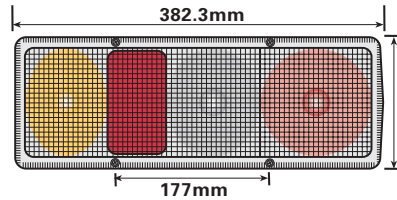

Rear 12v caravan lamp
5 function stop / tail / indicator / fog / reverse
'E' Approved
With bulbs
3x382, 1x380 (Britax 9300)
- **MP379**