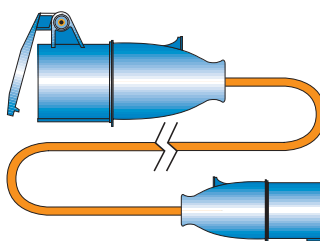

# CARAVAN EQUIPMENT

Display  
Packed  
Code No.

Bulk  
Packed  
Code No.

Display  
Packed  
Code No.

230V Site Plug

MP372 | MP372B

230V Site Connector

MP373 | MP373B

230V UK Hook up  
Adaptor  
MP374 | MP374B

230V Euro  
Hook up Adaptor  
MP371 | MP371B

230V Site Extension  
Lead 25m Long  
3 Core 2.5mm<sup>2</sup> Cable  
MP377 | -

230V Site Extension  
Lead 10m Long  
3 Core 2.5mm<sup>2</sup> Cable  
MP3771 | -

230V Caravan  
inlet socket  
with cap  
MP594 | MP594B

Fully insulated quick  
release battery  
clamps  
Red  
MP333BR  
Blue  
MP333BB

12/24v  
Single pole  
battery cut off  
switch with  
removable key  
100Amp  
continuous rate  
MP604 | MP604B  
Spare key  
- | MP604KB