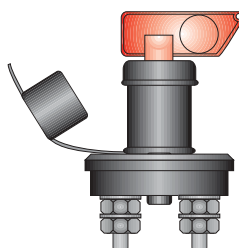

230V UK Hook up  
Adaptor  
MP374 | MP374B

230V Euro  
Hook up Adaptor  
MP371 | MP371B

230V Site Extension  
Lead 25m Long  
3 Core 2.5mm<sup>2</sup> Cable  
MP377 | -

230V Site Extension  
Lead 10m Long  
3 Core 2.5mm<sup>2</sup> Cable  
MP3771 | -

230V Caravan  
inlet socket  
with cap  
MP594 | MP594B

Fully insulated quick  
release battery  
clamps  
Red  
MP333BR  
Blue  
MP333BB

12/24v  
Single pole  
battery cut off  
switch with  
removable key  
100Amp  
continuous rate  
MP604 | MP604B  
Spare key  
- | MP604KB

Caravan Stabiliser  
**MP488** -  
 Replacement car plate  
 - **MP48801**  
 Swan neck stabiliser bracket  
 - **MP48802**

Caravan Jacking Pad  
**MP497** (single) -  
**MP4974** (box of 4) -

Rear 12v caravan lamp  
 5 function stop / tail / indicator / fog / reverse  
 'E' Approved  
 With bulbs  
 3x382, 1x380 (Britax 9300)  
 - **MP379**