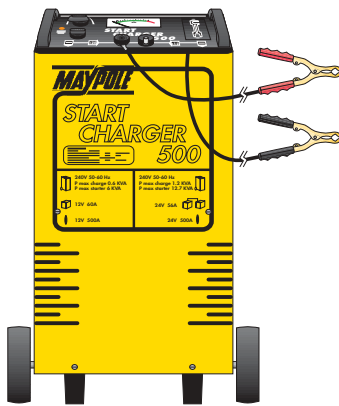

BATTERY CHARGING

Code No.

Starter Chargers.

Code No.

12 Volt Starter Charger
Charge current
20 amp max
boost
150 amp Ov max
90 amp CE norm
MP721

12/ 24 Volt
starter charger
charge current
25 amp max
boost
200 amp Ov max
180 amp CE norm
MP722

12 / 24 Volt
starter charger
charge current
35 amp max
boost
300 amp Ov max
240 amp CE norm
MP733

12 / 24 Volt
starter charger
charge current
50 amp max
boost with timer
400 amp Ov max
350 amp CE norm
MP734