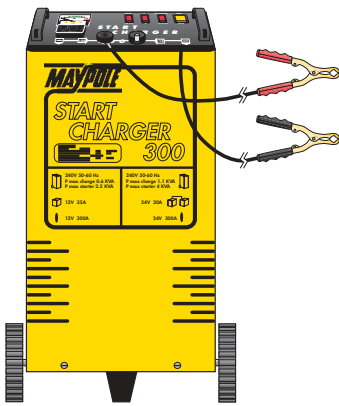

BATTERY CHARGING

Code No.

Starter Chargers.

Code No.

12 Volt Starter Charger
Charge current
20 amp max
boost
150 amp Ov max
90 amp CE norm
MP721

12/ 24 Volt
starter charger
charge current
25 amp max
boost
200 amp Ov max
180 amp CE norm
MP722

12 / 24 Volt
starter charger
charge current
35 amp max
boost
300 amp Ov max
240 amp CE norm
MP733

12 / 24 Volt
starter charger
charge current
50 amp max
boost with timer
400 amp Ov max
350 amp CE norm
MP734