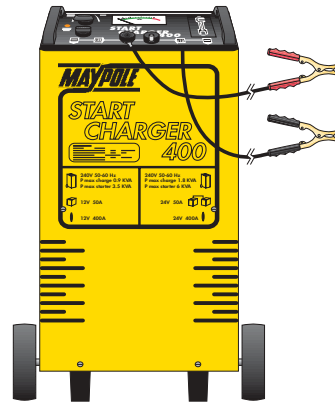

BATTERY CHARGING

Code No.

Starter Chargers.

Code No.

12 Volt Starter Charger
Charge current
20 amp max
boost
150 amp Ov max
90 amp CE norm
MP721

12/ 24 Volt
starter charger
charge current
25 amp max
boost
200 amp Ov max
180 amp CE norm
MP722

12 / 24 Volt
starter charger
charge current
35 amp max
boost
300 amp Ov max
240 amp CE norm
MP733

12 / 24 Volt
starter charger
charge current
50 amp max
boost with timer
400 amp Ov max
350 amp CE norm
MP734