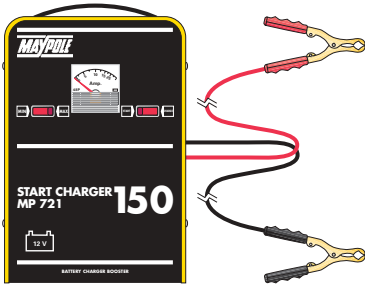

BATTERY CHARGING

Code No.

Starter Chargers.

Code No.

12 Volt Starter Charger
Charge current
20 amp max
boost
150 amp Ov max
90 amp CE norm
MP721

12/ 24 Volt
starter charger
charge current
25 amp max
boost
200 amp Ov max
180 amp CE norm
MP722

12 / 24 Volt
starter charger
charge current
35 amp max
boost
300 amp Ov max
240 amp CE norm
MP733

12 / 24 Volt
starter charger
charge current
50 amp max
boost with timer
400 amp Ov max
350 amp CE norm
MP734