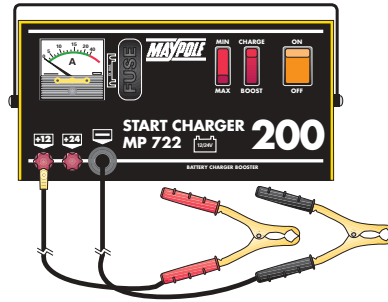

BATTERY CHARGING

Code No.

Starter Chargers.

Code No.

12 Volt Starter Charger
Charge current
20 amp max
boost
150 amp Ov max
90 amp CE norm
MP721

12/ 24 Volt
starter charger
charge current
25 amp max
boost
200 amp Ov max
180 amp CE norm
MP722

12 / 24 Volt
starter charger
charge current
35 amp max
boost
300 amp Ov max
240 amp CE norm
MP733

12 / 24 Volt
starter charger
charge current
50 amp max
boost with timer
400 amp Ov max
350 amp CE norm
MP734